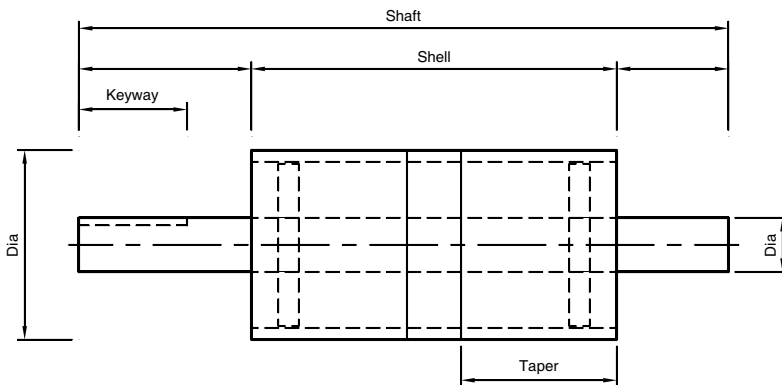

True Turn Pulleys

877-846-4301

17181 LANDWER CT, SPRING LAKE, MI 49456
616/846-4300 • FAX 616/846-4445 • www.q-1enterprises.com

MACHINED CONVEYOR PULLEYS

Machine Crowned

Idler Pulley - Internal Bearings

Drive / Idler Pulley