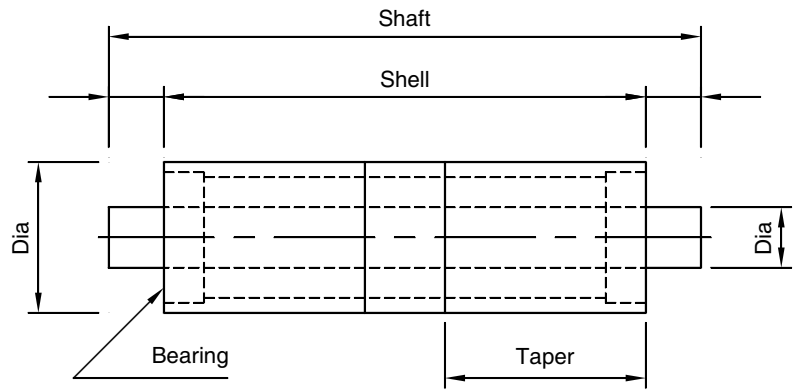

True Turn Pulleys

877-846-4301

17181 LANDWER CT, SPRING LAKE, MI 49456
616/846-4300 • FAX 616/846-4445 • www.q-1enterprises.com

MACHINED CONVEYOR PULLEYS

Machine Crowned

Idler Pulley - Internal Bearings

Drive / Idler Pulley