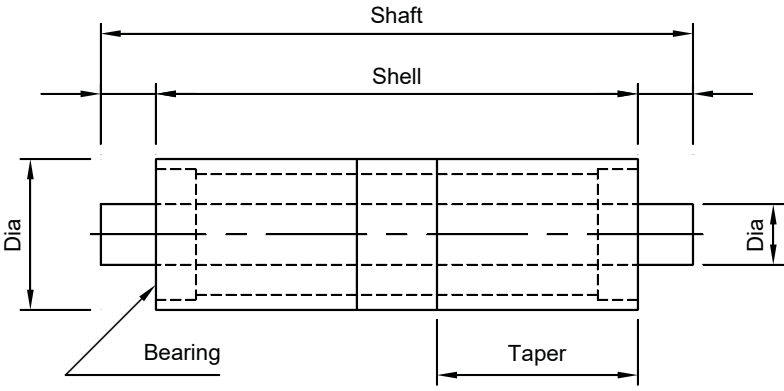

TrueTurn Pulleys

17181 LANDWER CT, SPRING LAKE, MI 49456
616/846-4300 • FAX 616/846-4445 • www.q-1enterprises.com

MACHINED CONVEYOR PULLEYS

Machine Crowned

Idler Pulley - Internal Bearings

Drive / Idler Pulley