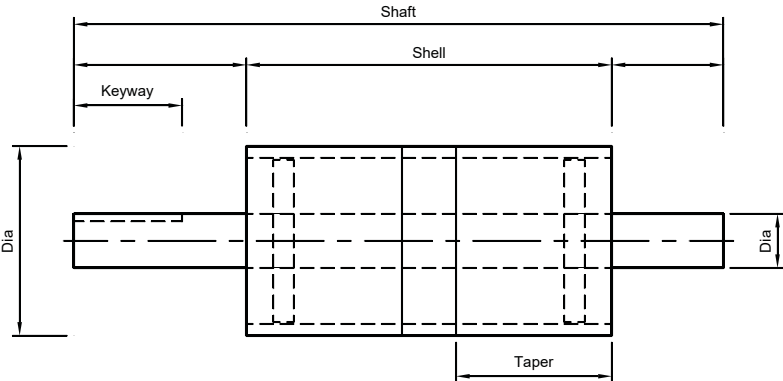

TrueTurn Pulleys

17181 LANDWER CT, SPRING LAKE, MI 49456
616/846-4300 • FAX 616/846-4445 • www.q-1enterprises.com

MACHINED CONVEYOR PULLEYS

Machine Crowned

Idler Pulley - Internal Bearings

Drive / Idler Pulley